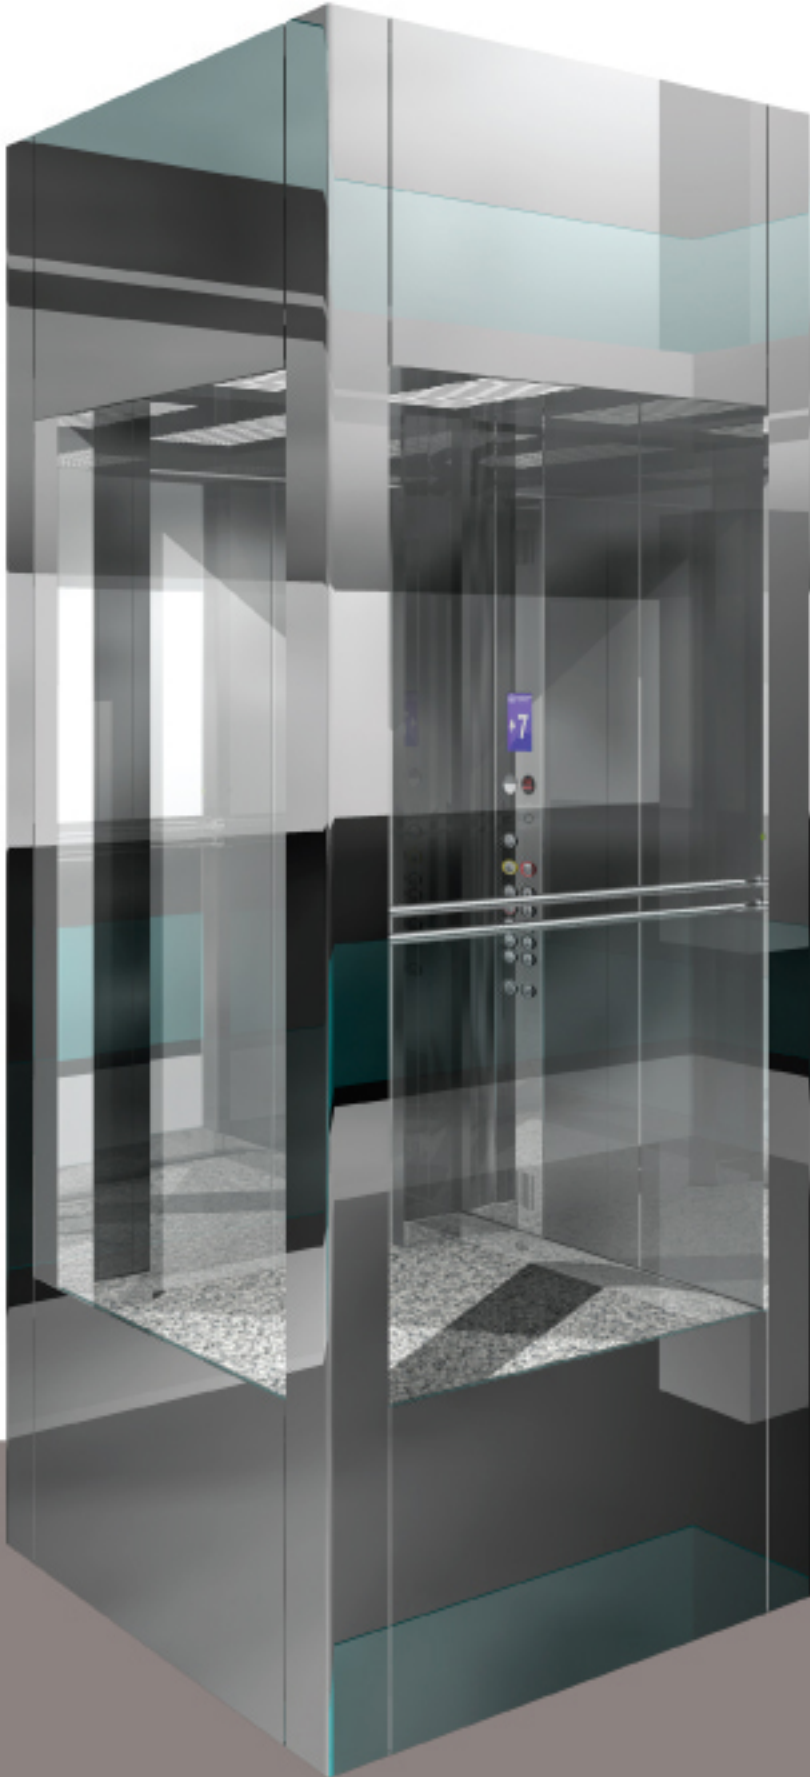

TAVAN
CEILING
Dijital Baskılı
Lamine Cam
Endirekt Aydınlatma
Laminated Glass
with Digital Print
Indirect Lighting

STERLİÇYA

YAN DUVARLAR
SIDE WALLS
Satine Paslanmaz
Hairline Stainless Steel

ARKA DUVAR
BACK WALL
Lamine Cam
Laminated Glass