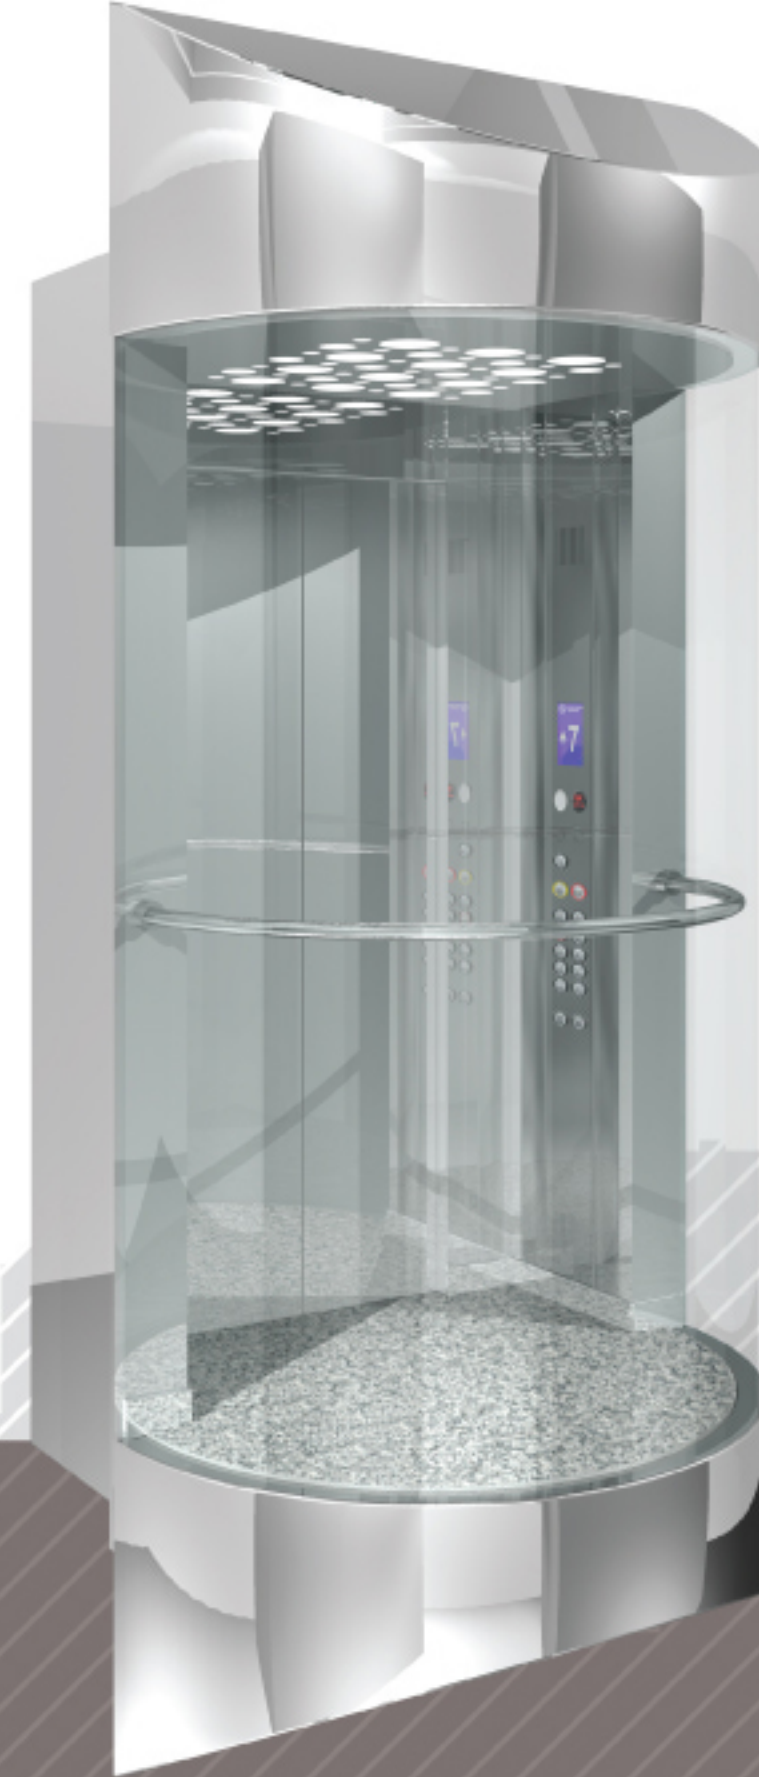

İRİS

YAN DUVARLAR
SIDE WALLS
Satine Paslanmaz
Hairline Stainless Steel

ARKA DUVAR
BACK WALL
Lamine Cam
Laminated Glass

TABAN
FLOOR
Doğal Granit
Natural Granite

TAVAN
CEILING
Lazer Kesim
Endirekt Aydınlatma
Laser Cut
Indirect Lighting

AKSESUAR
ACCESSORIES
Ayna Paslanmaz
Mirror Stainless

KÜPEŞTE
HANDRAIL
Paslanmaz Boru Tek
Stainless Steel Pipe