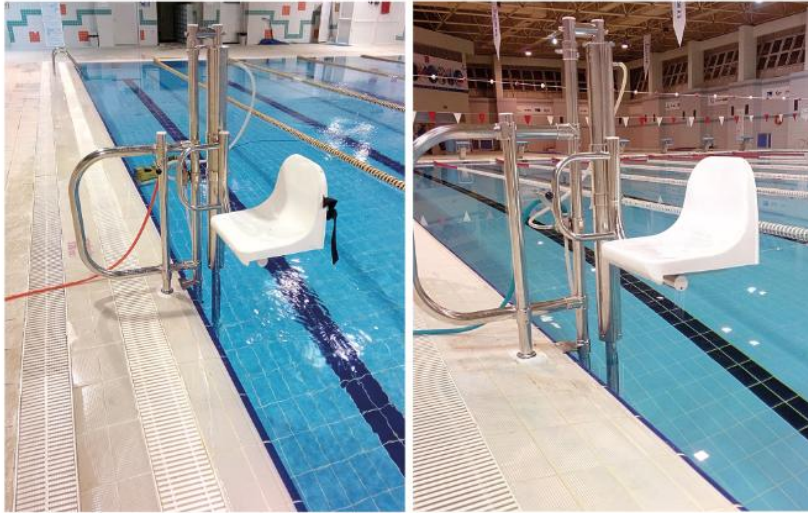

Koltuk Tipi Engelli Platformu
Armchair-Type Platforms for the Disabled