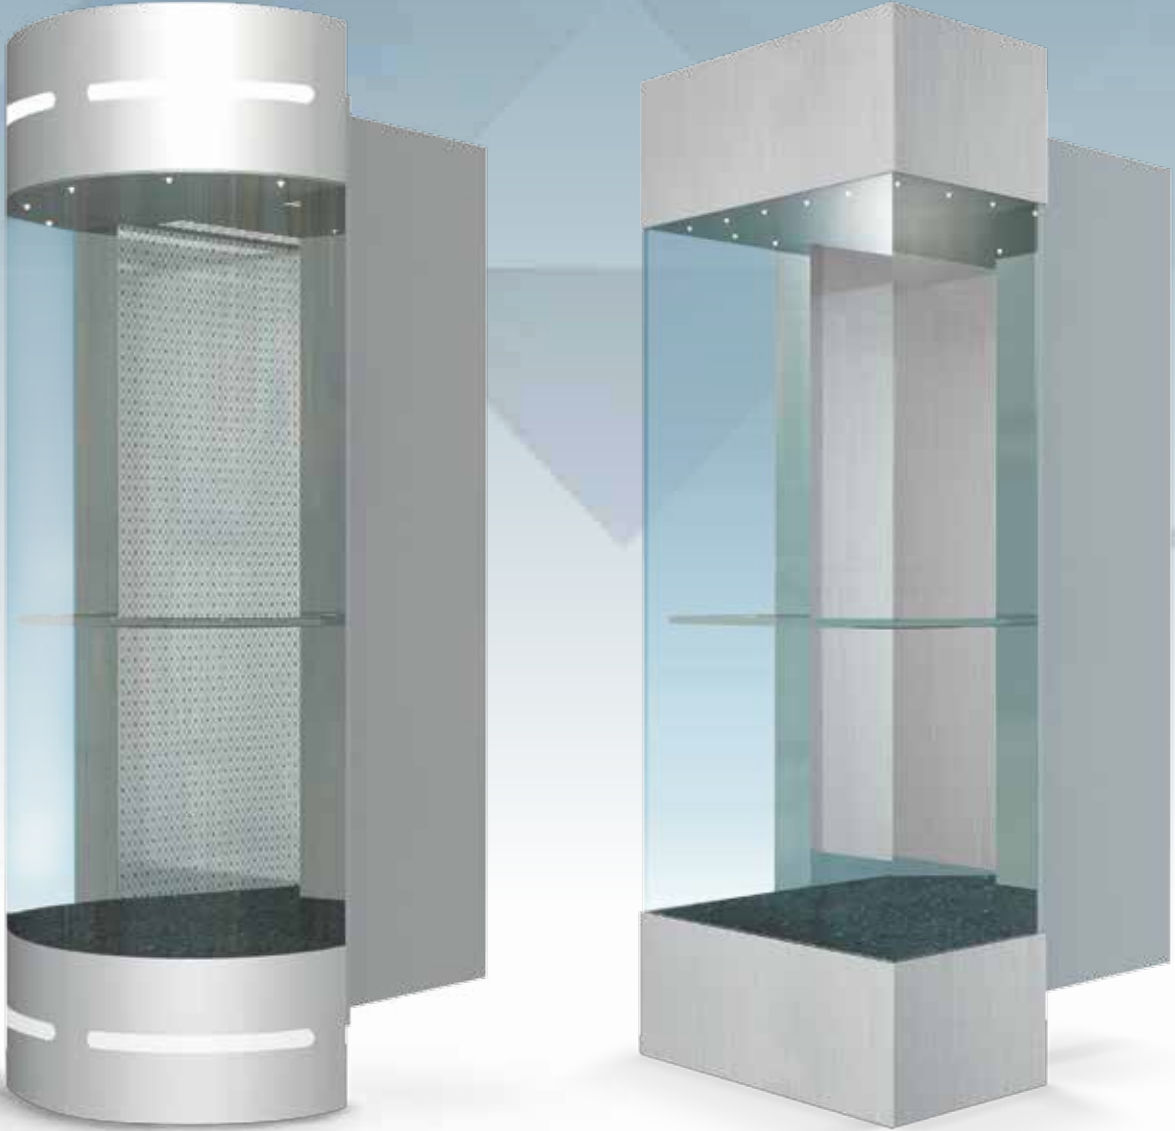

SERİMAS
ASANSÖR

PANORAMİK / PANORAMIC

Yan Duvarlar	Paslanmaz
Arka Duvar	Şeffaf Lamine Cam
Aksesuar	Paslanmaz
Tavan	Lazer
Taban	Doğal Granit

Side Walls	Stainless Steel
Rear Wall	Transparent Lamine Glass
Accessories	Stainless Steel
Ceiling	Laser
Floor	Natural Granite